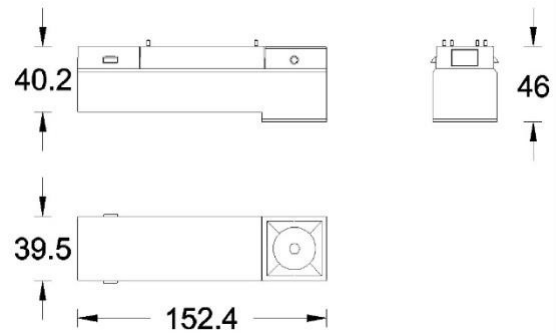

Line Drawing

Product Description

VENTRIX series low-voltage linear lighting fixtures, suitable for WAC VENTRIX track system, with flexible and compact lighting fixtures; Adopting WAC's leading SUBROSA hidden light technology with a built-in 40 ° cut-off angle, achieving the ultimate anti glare effect; Meeting the needs of different application environments, widely used in lighting spaces such as office and commercial spaces.

Product Features

- Body Material: Aluminum alloy die-casting
- Optical System: Lens
- Finish: Static electricity powder coating
- Adjustable Angle: /
- Accessories: As attached
- Certification: CQC
- IP Rating: IP20
- Insulation Level: Class III
- Operating Temperature: -20°C~40°C

Product Specifications

- Shielding Angle: 40°
- LED Power: 8.5W
- Source Lm: 4000K 650LM
- LED Lifetime: >50000h-L70 /B10-Ta25°C(LM-80/TM-21)
- CCT/CRI: 2700K/ 3000K/3500K/4000K, Ra90
- SDCM: 3 SDCM
- Input: 48V DC
- Dimming: ON-OFF/0-10V/ELV/DMX512/wireless and mobile APP control
- Net Weight: 0.26Kg without packing

Model	Power(W)	Beam	CCT	CRI	Max Lumens	Max CBCP	Finish
OS2SD	1 8.5W	S 19°	927 2700K	90	650	2720	BK Black
		N 32°	930 3000K				CH Chrome
		F 50°	935 3500K				GL Gold
			940 4000K				HZ Haze

Example: OS2SD-1-S930BK

Accessories

WAC Lighting
www.waclighting.com (US)
www.waclighting.com.cn (China)

Headquarters
44 Harbor Park Drive • Port Washington, NY
Phone (516) 515.5000 • Fax (516) 515.5050

WAC Lighting(Shanghai)
14,Lane 299, Bi Sheng Road,Shanghai 201204
Phone (86.21) 3393.3558 • Fax (86.21) 3362.1598

WAC Lighting reserves the right to periodically design and update products.2024-04-26