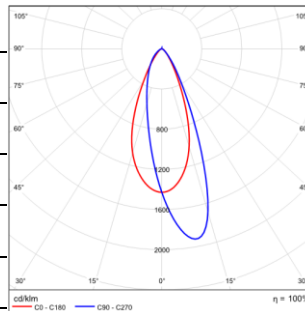

Remarks: SR51WLD also can use the same accessories as SR52WLD

LIGHT DISTRIBUTION@3000K DATA

Model: SR52WLD06-D-W930

BEAM ANGLE: Washer

Power: 8W

Lumens: 356lm

CBCP: /

EFFICACY: 45lm/W

Model: SR52WLD12-D-W930

BEAM ANGLE: Washer

Power: 15W

Lumens: 621lm

CBCP: /

EFFICACY: 41lm/W

Model: SR52WLD18-D-W930

BEAM ANGLE: Washer