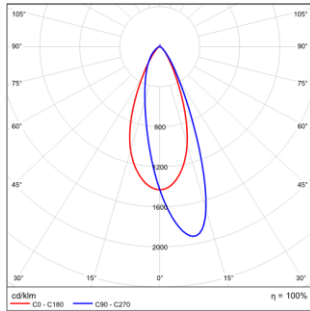

Remarks: SR51WLD also can use the same accessories as SR52WLD

LIGHT DISTRIBUTION@3000K DATA

Model: SR52WLD06-D-W930

BEAM ANGLE: Washer

Power: 8W

Lumens: 356lm

CBCP: /

EFFICACY: 45lm/W

Model: SR52WLD12-D-W930

BEAM ANGLE: Washer

Power: 15W

Lumens: 621lm

CBCP: /

EFFICACY: 41lm/W

Model: SR52WLD18-D-W930

BEAM ANGLE: Washer