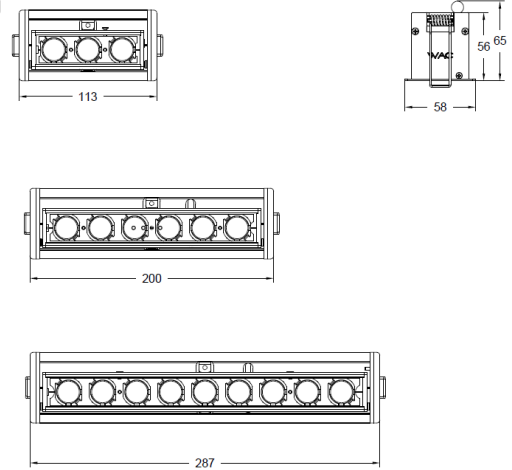

Product Description

LEDme Wall Washer is a wall washer fixture for museum showcases. The size is small. Through a unique light design, it's suitable for wall wash.

Product features

- **Body Material:** Die-cast aluminum body
- **Optical System:** Lens+SUBOROSA optical system
- **Finish:** Electrostatically power coated White, Black
- Adjustable Angle: 355° horizontal aiming and 0-30° vertical aiming
- **Accessories:** /
- **Certification:** CCC
- **IP Rating:** IP20
- **Insulation Level:** Class II
- **Operating temperature:** -20°C~40°C

Product Specifications

- **Cut-out:** 106*50mm / 193*50mm / 280*50mm
- **Ceiling Thickness:** 5~25mm
- **LED Type:** High-Power LED
- **Source power:** 6W / 12W / 18W
- **Source Lm:** 3000K : 525lm / 1050lm / 1575lm
4000K : 555lm / 1110lm / 1665lm
- **LED Lifetime:** >50000h-L70 / B10-Ta25°C(LM-80/TM-21)
- **CCT/CRI:** 3000K / 4000K , > Ra90 和 Ra97 (> Ra95)
- **SDCM:** 3 SDCM
- **Input:** 220V~240V AC / 50Hz
- **Dimming:** 0-10V
- **Net Weight:** 0.5Kg / 0.7Kg / 0.9Kg without packing