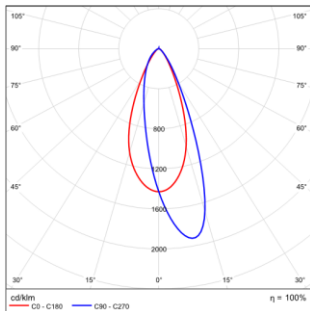

Remarks: SR51WLD also can use the same accessories as SR52WLD

LIGHT DISTRIBUTION@3000K DATA

Model: SR52WLD06-D-W930

BEAM ANGLE: Washer

Power: 8W

Lumens: 356lm

CBCP: /

EFFICACY: 45lm/W

Model: SR52WLD12-D-W930

BEAM ANGLE: Washer

Power: 15W

Lumens: 621lm

CBCP: /

EFFICACY: 41lm/W

Model: SR52WLD18-D-W930

BEAM ANGLE: Washer

POWER: 21W

LUMENS: 978lm

CBCP: /

EFFICACY: 47lm/W