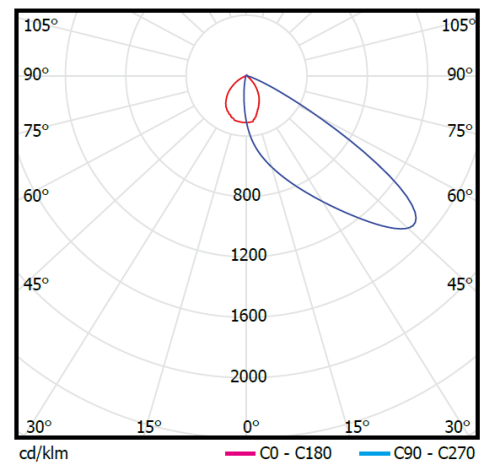

Installing pictures

WAC Lighting
www.waclighting.com (US)
www.waclighting.com.cn (China)

Headquarters
44 Harbor Park Drive • Port Washington, NY
Phone (516) 515.5000 • Fax (516) 515.5050

WAC Lighting(Shanghai)
14, Lane 299, Bi Sheng Road, Shanghai 201204
Phone (86.21) 3393.3558 • Fax (86.21) 3362.1598

WAC Lighting reserves the right to periodically design and update products 2024-01-19