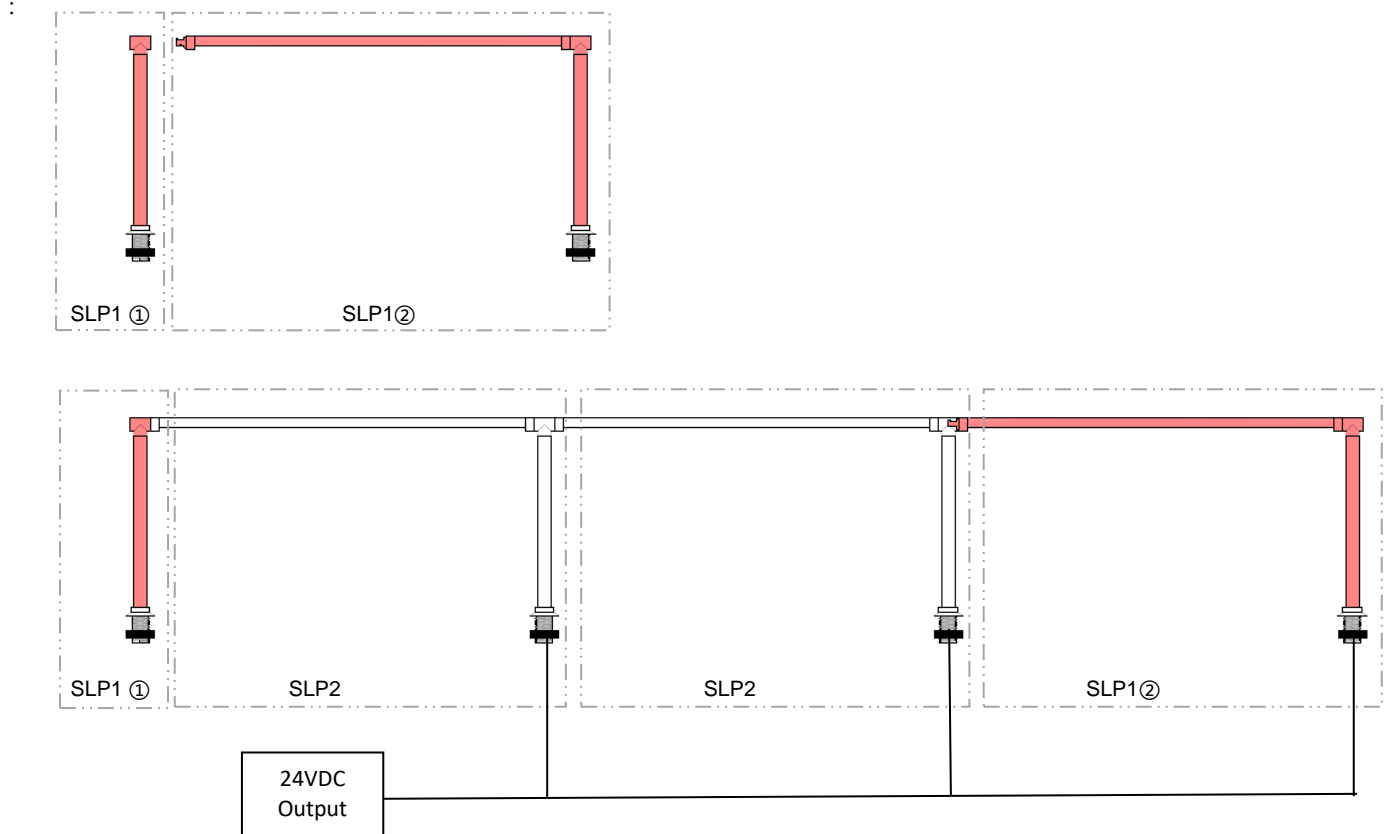

Showcase Luminaires

WAC LIGHTING

Responsible Lighting®

Project:

Type:

Fixture connect pictures

Firstly, we split the SLP1 into two parts, then connect with SLP2. For examples, DC24V is input

Installing pictures

Model	Description(m)	Length , mm	center-to-center spacing L - (29±1)
SLP1-2022T-W930BK	2.2	2233	2204
SLP1-2020T-W930BK	2.1	2029	2000
SLP1-2019T-W930BK	1.9	1927	1898
SLP1-2018T-W930BK	1.8	1825	1796
SLP1-2017T-W930BK	1.7	1723	1694
SLP1-2016T-W930BK	1.6	1621	1592
SLP1-2015T-W930BK	1.5	1519	1490
SLP1-2014T-W930BK	1.4	1417	1388
SLP1-2013T-W930BK	1.3	1313	1284
SLP1-2012T-W930BK	1.2	1211	1182
SLP1-2011T-W930BK	1.1	1109	1080
SLP1-2010T-W930BK	1.0	1007	978
SLP1-2009T-W930BK	0.9	905	876
SLP1-2008T-W930BK	0.8	803	774
SLP1-2007T-W930BK	0.7	701	672
SLP1-2006T-W930BK	0.6	599	570
SLP1-2005T-W930BK	0.5	497	468