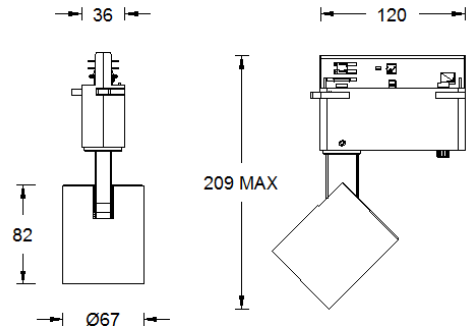

Line Drawing

Product Description

Swallow Wall Washer (WW) series LED wall washing track spotlights are made of die-cast aluminum with built-in COB light module and no visible radiator. Available in two standard color temperature options, It has excellent wall washing light distribution and excellent color rendering. For museums, art galleries, commercial Spaces, hotels and high-end residential and other places, can provide professional wall washing lighting.

Product Features

- Body Material: Aluminum alloy die-casting lamp body, insulated pressure resistant plastic electrical box.
- Optical System: Double lens
- Finish: Electrostatic powder coating, black (BK), white (WT)
- Adjustable Angle: Horizontal adjustment from 0° to 355°, Vertical 0°~90° adjustment
- Accessories: Optical fittings can be added
- Certification: CCC
- IP Rating: IP20
- Insulation Level: Class I
- Operating Temperature: -20°C~40°C
- Net Weight: 0.6Kg without packing

Product Specifications

- LED Type: COB
- LED Power: 6W or 12W optional
- Source Lm: 3000K: 650lm (6W) / 1250lm (12W)
  4000K: 710lm (6W) / 1370lm (12W)
- LED Lifetime: >50000h-L70 / B10-Ta25°C(LM-80/TM-21)
- CCT/CRI: 3000K / 4000K, Ra90 or Ra97 (>Ra90) is available
- SDCM: 3 SDCM
- Input: 220V~240V AC / 50Hz
- Dimming: Built in knob dimming (dimming range 10~100%)
  0-10V dimming (Must conduct compatibility testing with the project site in advance)

Order Model

Model	LED	Dimming	Beam	CRI	CCT	Finish
TL21W Swallow WW	LM06 COB 6W	O On-board	W Washer	9 90 A 97	30 3000K	WT White
	LM12 COB 12W	D 0-10V			40 4000K	BK Black
TL21W	LM12	O	W	9	30	WT

Example: TL21WLM12-O-W930WT