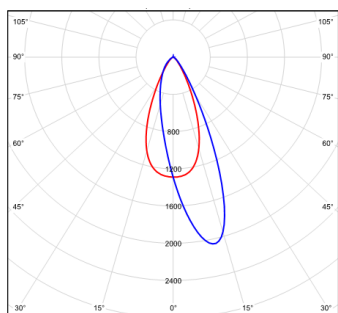

LIGHT DISTRIBUTION@3000K LUMINAIRE DATA

MODEL:	TL21WLM12-O-W930
BEAM ANGLE:	Wash the wall and distribute light
POWER:	15W
LUMENS:	768lm
CBCP:	/
EFFICACY:	51lm/W

SWALLOW WALL WASHER - TL22W

W Track Luminaires