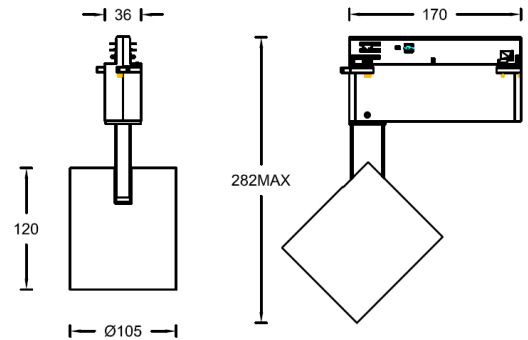

Line Drawing

Product Description

Swallow Wall Washer (WW) series LED wall washing track spotlights are made of die-cast aluminum with built-in COB light module and no visible radiator. Available in two standard color temperature options, It has excellent wall washing light distribution and excellent color rendering. For museums, art galleries, commercial Spaces, hotels and high-end residential and other places, can provide professional wall washing lighting. Up to three optical accessories can be added, and only one of each type of accessories can be added at the same time

Product Features

- Body Material: Aluminum alloy die-casting lamp body, insulated pressure resistant plastic electrical box.
- Optical System: Double lens
- Finish: Electrostatic powder coating, black (BK) ,white (WT)
- Adjustable Angle: Horizontal adjustment from 0° to 355°, Vertical 0°~90° adjustment
- Accessories: Up to three optical accessories can be added, and only one of each type of accessories can be added at the same time
- Certification: CCC
- IP Rating: IP20
- Insulation Level: Class I
- Operating Temperature: -20°C~40°C
- Net Weight: 1.3Kg without packing

Product Specifications

- LED Type: COB
- LED Power: 18W、28W or 38W optional
- Source Lm: 3000K: 1970lm (18W) / 2880lm (28W) /3520lm (38W)
  4000K: 2150lm (18W) / 3090lm (28W) /3840lm (38W)
- LED Lifetime: >50000h-L70 / B10-Ta25°C(LM-80/TM-21)
- CCT/CRI: 3000K / 4000K, Ra90 or Ra 97 (>Ra90) is available • SDCM: 3 SDCM
- Input: 220V~240V AC / 50Hz
- Dimming: Built in knob dimming (dimming range 10~100%)
  0-10V dimming (Must conduct compatibility testing with the project site in advance)

Order Model

Model	LED	Dimming	Beam	CRI	CCT	Finish
TL22W Swallow WW	LM18 COB 18W	O On-board	W Washer	9 90 A 97	30 3000K 40 4000K	WT White BK Black
	LM28 COB 28W	D 0-10V				
	LM38 COB 38W					
TL22W	LM28	O	W	9	30	WT

Example: TL22WLM28-O-W930WT

WAC Lighting
www.waclighting.com (US)
www.waclighting.com.cn (China)

Headquarters
44 Harbor Park Drive • Port Washington, NY
Phone (516) 515.5000 • Fax (516) 515.5050

WAC Lighting(Shanghai)
14,Lane 299, Bi Sheng Road,Shanghai 201204
Phone (86.21) 3393.3558 • Fax (86.21) 3362.1598