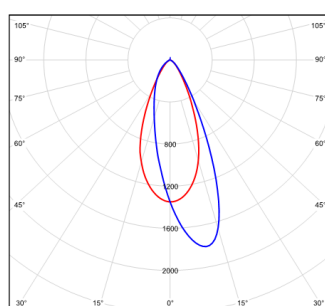

SWALLOW WALL WASHER - TL22W

W Track Luminaires

PROJECT:

TYPE:

Accessory

TL-22-BD-SW
TL22 BARN DOOR BK

LIGHT DISTRIBUTION@3000K LUMINAIRE DATA

MODEL: TL22WLM18-O-W930
BEAM ANGLE: Wash the wall and distribute light
POWER: 21W
LUMENS: 1292lm
CBCP: /
EFFICACY: 62lm/W

MODEL: TL22WLM28-O-W930
BEAM ANGLE: Wash the wall and distribute light
POWER: 32W
LUMENS: 1997lm
CBCP: /
EFFICACY: 62lm/W

MODEL: TL22WLM38-O-W930
BEAM ANGLE: Wash the wall and distribute light
POWER: 42W
LUMENS: 2640lm
CBCP: /
EFFICACY: 63lm/W