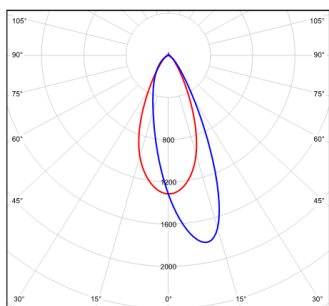

SWALLOW WALL WASHER - TL22W

W Track Luminaires

PROJECT:

TYPE:

Accessory

TL-22-BD-SW
TL22 BARN DOOR BK

LIGHT DISTRIBUTION@3000K LUMINAIRE DATA

MODEL: TL22WLM18-O-W930
BEAM ANGLE: Wash the wall and distribute light
POWER: 21W
LUMENS: 1292lm
CBCP: /
EFFICACY: 62lm/W

MODEL: TL22WLM28-O-W930
BEAM ANGLE: Wash the wall and distribute light
POWER: 32W
LUMENS: 1997lm
CBCP: /
EFFICACY: 62lm/W

MODEL: TL22WLM38-O-W930
BEAM ANGLE: Wash the wall and distribute light
POWER: 42W
LUMENS: 2640lm
CBCP: /
EFFICACY: 63lm/W