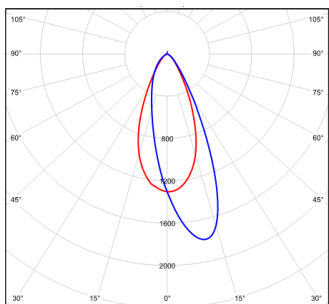

SWALLOW WALL WASHER - TL22W

W Track Luminaires

PROJECT:

TYPE:

Accessory

TL-22-BD-SW
TL22 BARN DOOR BK

LIGHT DISTRIBUTION@3000K LUMINAIRE DATA

MODEL: TL22WLM18-O-W930
BEAM ANGLE: Wash the wall and distribute light
POWER: 21W
LUMENS: 1292lm
CBCP: /
EFFICACY: 62lm/W

MODEL: TL22WLM28-O-W930
BEAM ANGLE: Wash the wall and distribute light
POWER: 32W
LUMENS: 1997lm
CBCP: /
EFFICACY: 62lm/W

MODEL: TL22WLM38-O-W930
BEAM ANGLE: Wash the wall and distribute light
POWER: 42W
LUMENS: 2640lm
CBCP: /
EFFICACY: 63lm/W