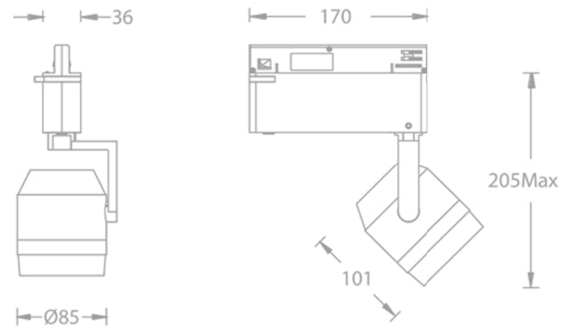

Line Drawing

Product Description

VOLTA series LED round narrow-edge recessed angle downlights have a streamlined appearance and adopt precise lens and black mirror reflector designs to ensure that the light is emitted while still achieving the ultimate anti-glare effect. The light source cavity adopts a sealed design, which can minimize the impact of humid environment on its performance, and the reflector or optical accessories can be freely disassembled and replaced, which greatly improves on-site convenience and is mainly suitable for hotels and commercial indoor places.

Product Advantages

- LED light source, without red/ultraviolet rays
- Two color temperatures available
- Accurate wash wall with light distribution
- Projection in any direction: horizontal adjustment from 0° to 365°; vertical adjustment from -90° to 90°
- Optional Barn Door accessory available
- LED lifespan: 50,000 hours
- 2-year warranty
- IP20

Product Specifications

Model	CCT	CRI	Beam	LED Lumens	Sys Lumens
TL52SLD12-X-W930	3000K	≥Ra90	Wash	840lm	528lm
TL52SLD12-X-W940	4000K	≥Ra90	Wash	900lm	565lm

Note: "X" represents different dimming options.

Product Features

- Body Material: Aluminum alloy die-casting
- Driver: Input voltage: 220V~240VAC 50Hz, Electrical box located on the side of the lamp body.
- Dimming: Dimming knob (dimming range: 10% to 100%) or DALI dimming (advance compatibility testing with dimming system required)
- Light source: Using Lumileds LED with a power of 12W at 3000K / 4000K color temperature and a color rendering index of ≥Ra90.
- Finish: Static electricity powder coating Black (BK), White (WT), Platinum (PT)

Optical accessories

TL-520-BD	Four-leaf shutter	

Order Model

Model	LED	Dimming	Beam	CRI	CCT	Color
TL52S PALOMA Pro WW	LD12 LED 12W	O On-boarding A DALI	W Wash	9 90	30 3000K 40 4000K	WT White
						BK Black
						PT Platinum
TL52S	LD12	O	W	9	30	WT

Example : TL52SLD12-O-W930WT

WAC Lighting
www.waclighting.com (US)
www.waclighting.com.cn (China)

Headquarters
44 Harbor Park Drive • Port Washington, NY
Phone (516) 515.5000 • Fax (516) 515.5050

WAC Lighting(Shanghai)
14,Lane 299, Bi Sheng Road, Shanghai 201204,China
Phone (86.21) 3393.3558 • Fax (86.21) 3362.1598