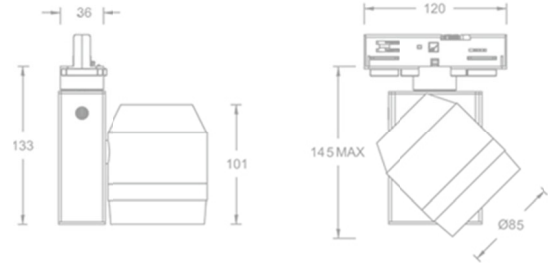

PALOMA PRO WALL WASHER (WW)

W Track Luminaires

PROJECT :

WAC

TYPE :

Product Image

Line Drawing

Product Description