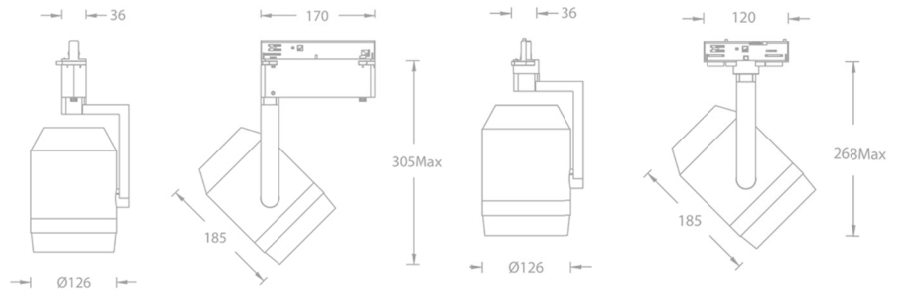

PALOMA PRO WALL WASHER (WW)

W Track Luminaires

PROJECT :

WAC

TYPE :

Product Image

Line Drawing

Product Description