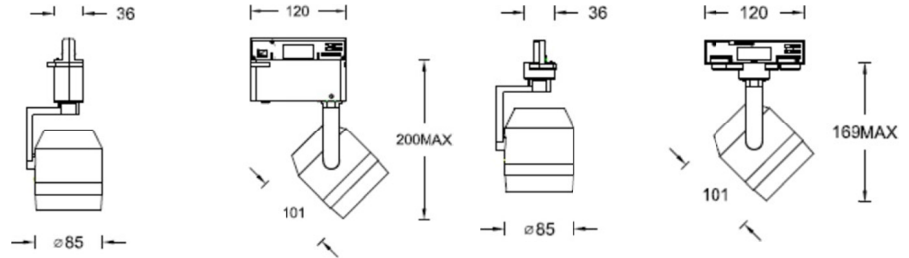

Line Drawing

TL52SLD08-O

TL52SLD08-E

Product Description

VOLTA series LED round narrow-edge recessed angle downlights have a streamlined appearance and adopt precise lens and black mirror reflector designs to ensure that the light is emitted while still achieving the ultimate anti-glare effect. The light source cavity adopts a sealed design, which can minimize the impact of humid environment on its performance, and the reflector or optical accessories can be freely disassembled and replaced, which greatly improves on-site convenience and is mainly suitable for hotels and commercial indoor places.

Product Advantages

- LED light source, without red/ultraviolet rays
- Two color temperatures available
- Accurate wash wall with light distribution
- Projection in any direction: horizontal adjustment from 0° to 365°; vertical adjustment from -90° to 90°
- Optional Barn Door accessory available
- LED lifespan: 50,000 hours
- 2-year warranty
- IP20

Product Specifications

Model	CCT	CRI	Beam	LED Lumens	Sys Lumens
TL52SLD08-X-W930	3000K	≥Ra90	Wash	720lm	456lm
TL52SLD08-X-W940	4000K	≥Ra90	Wash	760lm	482lm

Note: "X" represents different dimming options.

Product Features

- Body Material: Aluminum alloy die-casting
- Driver: Input voltage: 220V~240VAC 50Hz, Electrical box located on the side of the lamp body.
- Dimming: Dimming knob (dimming range: 10% to 100%) or DALI dimming (advance compatibility testing with dimming system required)
- Light source: Using Lumileds LED with a power of 8W at 3000K / 4000K color temperature and a color rendering index of ≥Ra90.
- Finish: Static electricity powder coating Black (BK), White (WT), Platinum (PT)

Optical accessories

TL-520-BD	Four-leaf shutter	

Order Model

Model	LED	Dimming	Beam	CRI	CCT	Color
TL52S PALOMA Pro WW	LD08 LED 08W	O On-boarding A DALI	W Wash	9 90	30 3000K 40 4000K	WT White
						BK Black
						PT Platinum
TL52S	LD08	O	W	9	30	WT

Example : TL52SLD08-O-W930WT

WAC Lighting
www.waclighting.com (US)
www.waclighting.com.cn (China)

Headquarters
44 Harbor Park Drive • Port Washington, NY
Phone (516) 515.5000 • Fax (516) 515.5050

WAC Lighting(Shanghai)
14,Lane 299, Bi Sheng Road, Shanghai 201204,China
Phone (86.21) 3393.3558 • Fax (86.21) 3362.1598