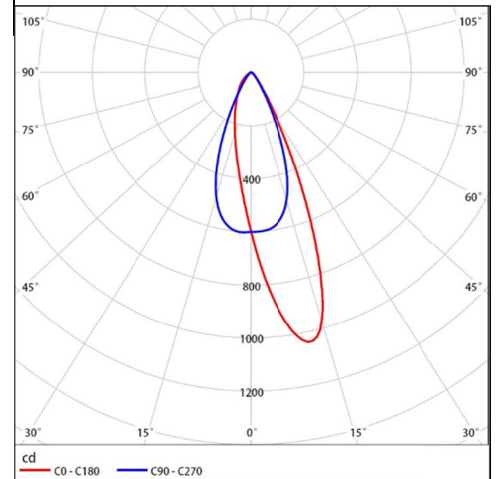

PALOMA PRO WALL WASHER (WW)

W Track Luminaires

PROJECT :

WAC

TYPE :

Light distribution

- D Distance from lamp to wall: 0.85m
- N Number of lamps: 2 pcs
- L Spacing between adjacent lamps: 1.08m
- H Wall height: 3.2m