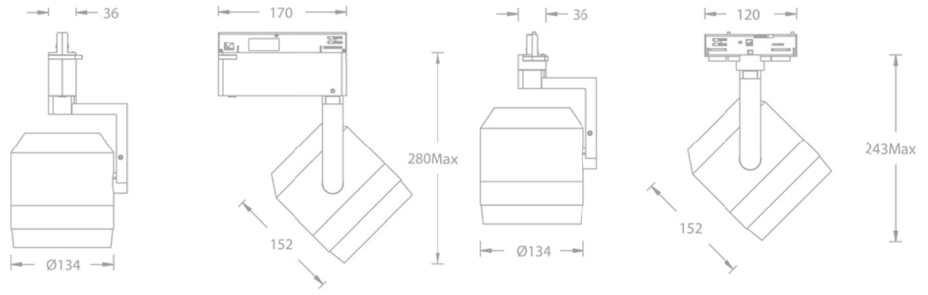

WAC Lighting reserves the right to periodically design and update products.2024-01-29

PALOMA PRO WALL WASHER (WW)

W Track Luminaires

PROJECT :

WAC

TYPE :

Product Image

Line Drawing