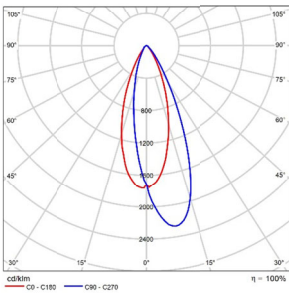

LENS-TL71S-BD
Four leaf shading board

Attention: Please refer to the manual when installing the hidden light projection component.

LIGHT DISTRIBUTION@3000K LUMINAIRE DATA

MODEL :	TL71WLD08-O-W930
BEAM ANGLE :	Wall Washer
POWER :	10W
LUMENS :	449lm
CBCP :	/
EFFICACY :	45lm/W