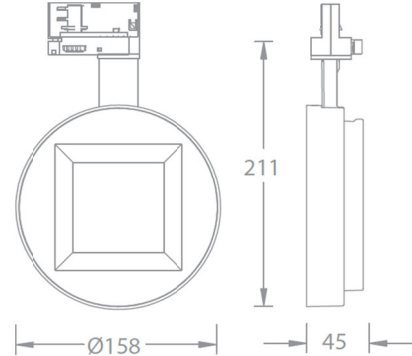

Line Drawing

Product Description

The FALCON Round Wall Washer series (hereinafter referred to as WW) LED track spotlights are suitable for W three circuit tracks. The lamp structure is slim and three-dimensional, and through WAC's careful optical design, it provides accurate wall washing and light distribution effects. The lamp is equipped with high-quality LED constant current appliances and can choose advanced wireless dimming control functions, which are widely used in museums, art galleries, science museums and other places.

Product Features

- Body Material: Aluminum alloy die-casting lamp body, PC optical components
- Optical System: doublet lens
- Finish: Electrostatic powder coating, black (BK), white (WT)
- Adjustable Angle: Horizontal adjustment from 0 ° to 365 °; Vertical 0-90 ° adjustment
- Accessories: At most, anti glare accessories can be installed
- Certification: CCC/CE
- IP Rating: IP20
- Insulation Level: Class I
- Operating Temperature: -20°C~40°C

Product Specifications

- Light source type: HP LED
- Light source power: 18W or 27W optional
- Luminous flux of light source: 3000K: 1575lm(18W) / 2125lm(27W)
  4000K: 1665lm(18W) / 2245lm(27W)
- LED Lifetime: >50000h-L70 /B10-Ta25 °C(LM-80/TM-21)
- CCT/CRI: 3000K/4000K; Ra90 and Ra97 are optional
- SDCM: 3 SDCM
- Input: 220V~240V AC / 50Hz
- Dimming: Knob dimming (range 10-100%), wireless dimming (requires WAC system)
  DALI, 0-10V dimming (compatibility testing must be conducted with the project site in advance)
- Net Weight: 0.9Kg without packing

Order Model

Model	LED	Dimming	Beam	CRI	CCT	Finish
TL72W		○ On-boarding				
FALCON	LD18 LED18W	D 0-10V	W Wall washer	9 90	30 3000K	WT White
ROUND	LD27 LED27W	B Wireless		A 97	40 4000K	BK Black
WW		A DALI				
TL72W	LD18	O	W	9	30	WT

Example : TL72WLD18-O-W930WT