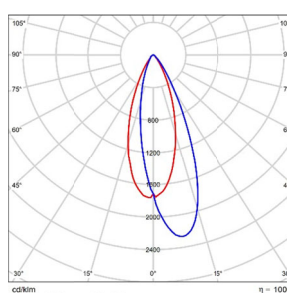

LENS-TL71S-BD
Four leaf shading board

Attention: Please refer to the manual when installing the hidden light projection component.

LIGHT DISTRIBUTION@3000K LUMINAIRE DATA

MODEL :	TL71WLD08-O-W930
BEAM ANGLE :	Wall Washer
POWER :	10W
LUMENS :	449lm
CBCP :	/
EFFICACY :	45lm/W