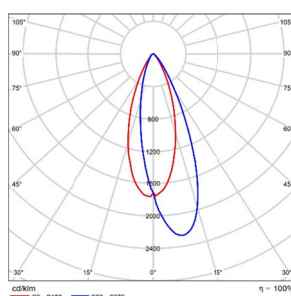

Attention: Please refer to the manual when installing the hidden light projection component.

LIGHT DISTRIBUTION@3000K LUMINAIRE DATA

MODEL :	TL73WLD32-O-W930
BEAM ANGLE :	Wall Washer
POWER :	36W
LUMENS:	1814lm
CBCP :	/
EFFICACY :	50lm/W