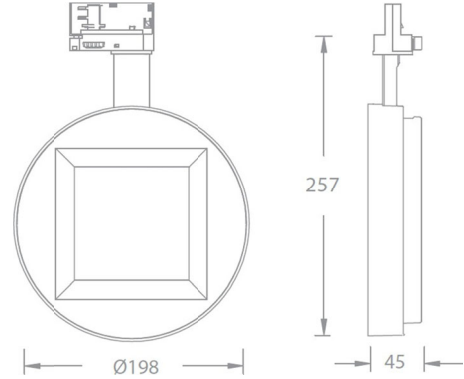

Line Drawing

Product Description

The FALCON Round Wall Washer series (hereinafter referred to as WW) LED track spotlights are suitable for W three circuit tracks. The lamp structure is slim and three-dimensional, and through WAC's careful optical design, it provides accurate wall washing and light distribution effects. The lamp is equipped with high-quality LED constant current appliances and can choose advanced wireless dimming control functions, which are widely used in museums, art galleries, science museums and other places.

Product Features

- Body Material: Aluminum alloy die-casting lamp body, PC optical components
- Optical System: doublet lens
- Finish: Electrostatic powder coating, black (BK), white (WT)
- Adjustable Angle: Horizontal adjustment from 0 ° to 365 °; Vertical 0-90 ° adjustment
- Accessories: At most, anti glare accessories can be installed
- Certification: CCC/CE
- IP Rating: IP20
- Insulation Level: Class I
- Operating Temperature: -20°C~40°C

Product Specifications

- Light source type: HP LED
- Light source power: 32W or 42W optional
- Luminous flux of light source:
  - 3000K: 2800lm(32W) / 2960lm(42W)
  - 4000K: 3500lm(32W) / 3700lm(42W)
- LED Lifetime: >50000h-L70 /B10-Ta25°C (LM-80/TM-21)
- CCT/CRI: 3000K/4000K; Ra90 and Ra97 are optional
- SDCM: 3 SDCM
- Input: 220V~240V AC / 50Hz
- Dimming: Knob dimming (range 10-100%), wireless dimming (requires WAC system) DALI, 0-10V dimming (compatibility testing must be conducted with the project site in advance)
- Net Weight: 1.3Kg without packing

Order Model

Model	LED	Dimming	Beam	CRI	CCT	Finish
TL73W		○ On-boarding				
FALCON	LD32 LED32W	D 0-10V	W Wall washer	9 90	30 3000K	WT White
ROUND	LD43 LED43W	B Wireless		A 97	40 4000K	BK Black
WW		A DALI				
TL73W	LD32	O	W	9	30	WT

Example : TL73WLD32-O-W930WT