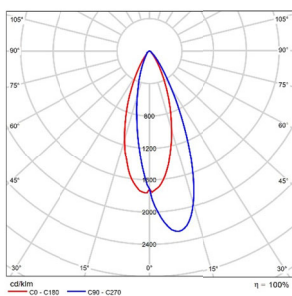

Attention: Please refer to the manual when installing the hidden light projection component.

LIGHT DISTRIBUTION@3000K LUMINAIRE DATA

MODEL :	TL73WLD32-O-W930
BEAM ANGLE :	Wall Washer
POWER :	36W
LUMENS:	1814lm
CBCP :	/
EFFICACY :	50lm/W