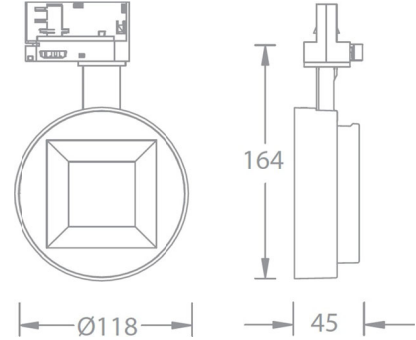

Line Drawing

Product Description

The FALCON Round Wall Washer series (hereinafter referred to as WW) LED track spotlights are suitable for W three circuit tracks. The lamp structure is slim and three-dimensional, and through WAC's careful optical design, it provides accurate wall washing and light distribution effects. The lamp is equipped with high-quality LED constant current appliances and can choose advanced wireless dimming control functions, which are widely used in museums, art galleries, science museums and other places.

Product Features

- Body Material: Aluminum alloy die-casting lamp body, PC optical components
- Optical System: doublet lens
- Finish: Electrostatic powder coating, black (BK), white (WT)
- Adjustable Angle: Horizontal adjustment from 0 ° to 365 °; Vertical 0-90 ° adjustment
- Accessories: At most, anti glare accessories can be installed
- Certification: CCC/CE
- IP Rating: IP20
- Insulation Level: Class I
- Operating Temperature: -20°C~40°C

Product Specifications

- Light source type: HP LED
- Light source power: 8W or 12W optional
- Luminous flux of light source: 3000K: 700lm(8W) / 875lm(12W)
  4000K: 740lm(8W) / 925lm(12W)
- LED Lifetime: >50000h-L70 /B10-Ta25°C (LM-80/TM-21)
- CCT/CRI: 3000K/4000K; Ra90 and Ra97 are optional
- SDCM: 3 SDCM
- Input: 220V~240V AC / 50Hz
- Dimming: Knob dimming (range 10-100%), wireless dimming (requires WAC system)
  DALI, 0-10V dimming (compatibility testing must be conducted with the project site in advance)
- Net Weight: 0.6Kg without packing

Order Model

Model	LED	Dimming	Beam	CRI	CCT	Finish
TL71W		O On-boarding				
FALCON	LD08 LED 8W	D 0-10V		9 90	30 3000K	WT White
ROUND	LD12 LED 12W	B Wireless	W Wall washer	A 97	40 4000K	BK Black
WW		A DALI				
TL71W	LD08	O	W	9	30	WT

Example : TL71WLD08-O-W930WT