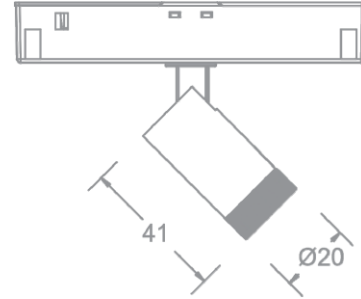

## Mini Track Luminaires (24V)

Responsible Lighting®

PROJECT:

TYPE:

**Product Image**

**Line Drawing**