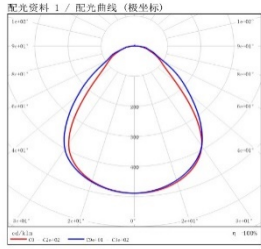

Order Model

| Model | Size (mm) | Power (W) | Driver | Beam Down | CCT | Finish |
|-------|----------------|--------------|-----------------|-----------------|----------|----------|
| OGR2 | 0505 595*595mm | 36 36W | E ON-OFF | Y (Prism plate) | 30 3000K | WT White |
| | | 40 40W | D 0-10V Dimming | | 40 4000K | |
| | | | | | 50 5000K | |

/

LIGHT DISTRIBUTION@4000K LUMINAIRE DATA

MODEL: OGR20505-36E-Y40WT
BEAM ANGLE: /
POWER: 38.79W
LUMENS: 4163.7lm
CBCP: /
EFFICACY: 107.34lm/W

MODEL: OGR20505-40E-Y40WT
BEAM ANGLE: /
POWER: 43.06W
LUMENS: 4538.2lm
CBCP: /
EFFICACY: 105.40lm/W