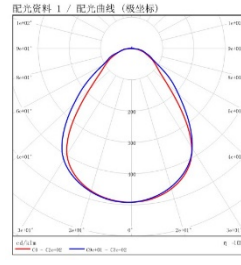

Order Model

| Model | Size (mm) | Power (W) | Driver | Beam Down | CCT | Finish |
|-------|----------------|--------------|-----------------|-----------------|----------|----------|
| OGR2 | 0505 595*595mm | 36 36W | E ON-OFF | Y (Prism plate) | 30 3000K | WT White |
| | | 40 40W | D 0-10V Dimming | | 40 4000K | |
| | | | | | 50 5000K | |

/

LIGHT DISTRIBUTION@4000K LUMINAIRE DATA

MODEL: OGR20505-36E-Y40WT
BEAM ANGLE: /
POWER: 38.79W
LUMENS: 4163.7lm
CBCP: /
EFFICACY: 107.34lm/W

MODEL: OGR20505-40E-Y40WT
BEAM ANGLE: /
POWER: 43.06W
LUMENS: 4538.2lm
CBCP: /
EFFICACY: 105.40lm/W