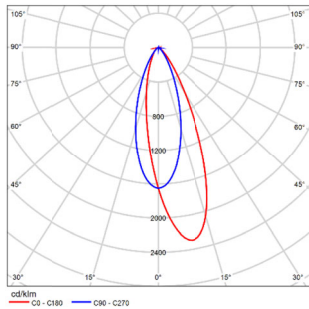

Example : ME15WLM12-O-W930WT

SILO WALL WASHER- MODEL: ME15WLM
Surface Mounted Luminaires

PROJECT :

TYPE :

Accessories

Four leaf shade
TL-21-BD-SW

LIGHT DISTRIBUTION@3000K LUMINAIRE DATA

MODEL : ME15WLM06-O-W930
BEAM ANGLE : Wall washer
POWER : 8W
LUMENS : 519 lm
CBCP : /
EFFICACY : 65 lm/W

MODEL : ME15WLM12-O-W930
BEAM ANGLE : Wall washer
POWER : 15W
LUMENS : 822 lm
CBCP : /
EFFICACY : 55 lm/W

SILO WALL WASHER- MODEL: ME16WLM

Surface Mounted Luminaires

PROJECT :

TYPE :

Product Image

Line Drawing