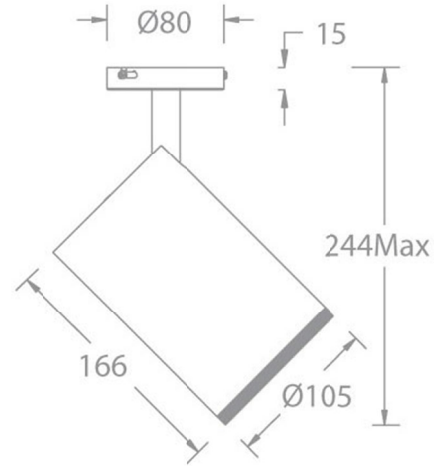

Product Features

- Body Material: Aluminum alloy die-cast lamp body
- Optical System: Double lens
- Finish: Electrostatic Powder coating, Black (BK), White (WT)
- Adjustable Angle: Horizontal 0°~355°; Vertical 0°~90°
- Accessories/Brackets: Optional light shade
- Certification: CCC
- IP Rating: IP20
- Insulation Level: Class I
- Operating Temperature: -20°C~40°C
- Net Weight: 0.5Kg without packing

Product Features

- Body Material: Aluminum alloy die-cast lamp body
- Optical System: Double lens
- Finish: Electrostatic Powder coating, Black (BK), White (WT)
- Adjustable Angle: Horizontal 0°~355°; Vertical 0°~90°
- Accessories/Brackets: Optional light shade
- Certification: CCC
- IP Rating: IP20
- Insulation Level: Class I
- Operating Temperature: -20°C~40°C
- Net Weight: 1.0Kg without packing

MODEL : ME16WLM26-O-W930
BEAM ANGLE : Wall washer
POWER : 30W
LUMENS : 2061 lm
CBCP : /
EFFICACY : 69 lm/W

SILO WALL WASHER- MODEL: ME17WLM

Surface Mounted Luminaires

PROJECT :

TYPE :

Product Image

Line Drawing