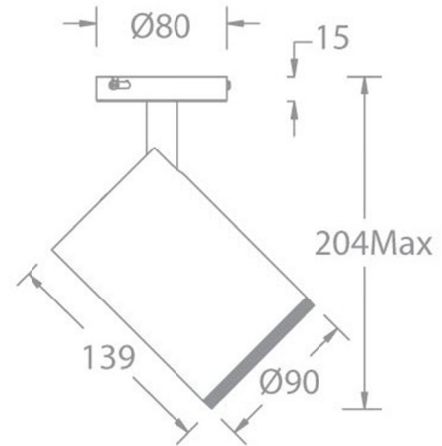

Product Features

- Body Material: Aluminum alloy die-cast lamp body
- Optical System: Double lens
- Finish: Electrostatic Powder coating, Black (BK), White (WT)
- Adjustable Angle: Horizontal 0°~355°; Vertical 0°~90°
- Accessories/Brackets: Optional light shade
- Certification: CCC
- IP Rating: IP20
- Insulation Level: Class I
- Operating Temperature: -20°C~40°C
- Net Weight: 0.5Kg without packing

MODEL : ME15WLM12-O-W930
BEAM ANGLE : Wall washer
POWER : 15W
LUMENS : 822 lm
CBCP : /
EFFICACY : 55 lm/W

SILO WALL WASHER- MODEL: ME16WLM

Surface Mounted Luminaires

PROJECT :

TYPE :

Product Image

Line Drawing

Product Features

- Body Material: Aluminum alloy die-cast lamp body
- Optical System: Double lens
- Finish: Electrostatic Powder coating, Black (BK), White (WT)
- Adjustable Angle: Horizontal 0°~355°; Vertical 0°~90°
- Accessories/Brackets: Optional light shade
- Certification: CCC
- IP Rating: IP20
- Insulation Level: Class I
- Operating Temperature: -20°C~40°C
- Net Weight: 1.0Kg without packing