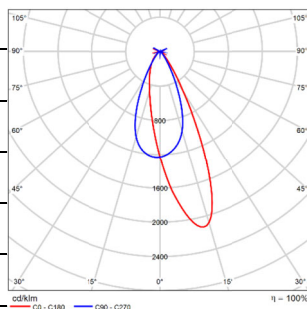

Example : ME16WLM18-O-W930WT

SILO WALL WASHER- MODEL: ME16WLM
Surface Mounted Luminaires

PROJECT :

TYPE :

Accessories

Four leaf shade
LENS-73-BD

LIGHT DISTRIBUTION@3000K LUMINAIRE DATA

MODEL : ME16WLM18-O-W930
BEAM ANGLE : Wall washer
POWER : 21W
LUMENS : 1555 lm
CBCP : /
EFFICACY : 74 lm/W