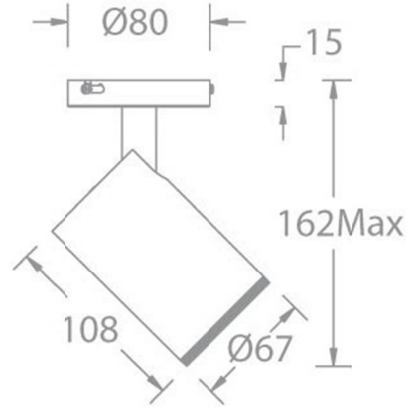

Line Drawing

Product Description

SILO Wall Washer(referred to as WW) series LED ceiling spotlights with exquisite design, no visible radiator, die-cast aluminum body, built-in no stroboscopic drive, COB light module, providing a variety of standard color temperature options, with excellent wall washing light distribution and excellent color rendering., are widely used in museums, art galleries, commercial Spaces, hotels, retail and other places.

Product Features

- Body Material: Aluminum alloy die-cast lamp body
- Optical System: Double lens
- Finish: Electrostatic Powder coating, Black (BK), White (WT)
- Adjustable Angle: Horizontal 0°~355°; Vertical 0°~90°
- Accessories/Brackets: Optional light shade
- Certification: CCC
- IP Rating: IP20
- Insulation Level: Class I
- Operating Temperature: -20°C~40°C
- Net Weight: 0.5Kg without packing

Product Specifications

- LED Type: COB
- LED Power: 6W or 12W optional
- Source Lm: 2700K: 760lm(6W)/1260lm(12W)
  3000K: 800lm(6W)/1330lm(12W)
  4000K: 850lm(6W)/1410lm(12W)
  5000K: 860lm(6W)/1420lm(12W)
- LED Lifetime: >50000h-L70 /B10-Ta25°C (LM-80/TM-21)
- CCT/CRI: 2700K/3000K/4000K/5000K, > Ra90
- SDCM: 3SDCM
- Input: 220V~240V AC/50Hz
- Dimming: Dimming with built-in knob (10%~100%), 0-10V (A match test is required)

Order Model

Model	LED	Dimming	Beam	CRI	CCT	Finish
ME15W SILO WW	LM06 COB 6W	O On-board	W Wash	9 90	27 2700K	WT White BK Black
	LM12 COB 12W	D 0-10V			30 3000K	
					40 4000K	
					50 5000K	
ME15W	LM12	O	W	9	30	WT

Example : ME15WLM12-O-W930WT