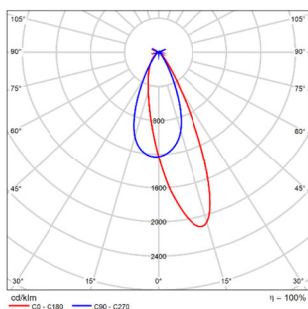

LIGHT DISTRIBUTION@3000K LUMINAIRE DATA

MODEL : ME16WLM18-O-W930
BEAM ANGLE : Wall washer
POWER : 21W
LUMENS : 1555 lm
CBCP : /
EFFICACY : 74 lm/W