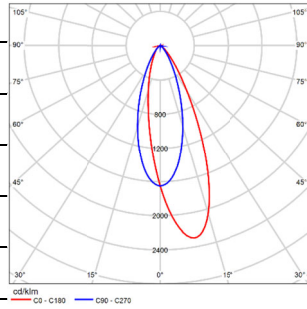

Example : ME15WLM12-O-W930WT

SILO WALL WASHER- MODEL: ME15WLM
Surface Mounted Luminaires

PROJECT :

TYPE :

Accessories

Four leaf shade
TL-21-BD-SW

LIGHT DISTRIBUTION@3000K LUMINAIRE DATA

MODEL : ME15WLM06-O-W930
BEAM ANGLE : Wall washer
POWER : 8W
LUMENS : 519 lm
CBCP : /
EFFICACY : 65 lm/W

MODEL : ME15WLM12-O-W930
BEAM ANGLE : Wall washer
POWER : 15W
LUMENS : 822 lm
CBCP : /
EFFICACY : 55 lm/W

SILO WALL WASHER- MODEL: ME16WLM

Surface Mounted Luminaires

PROJECT :

TYPE :

Product Image

Line Drawing