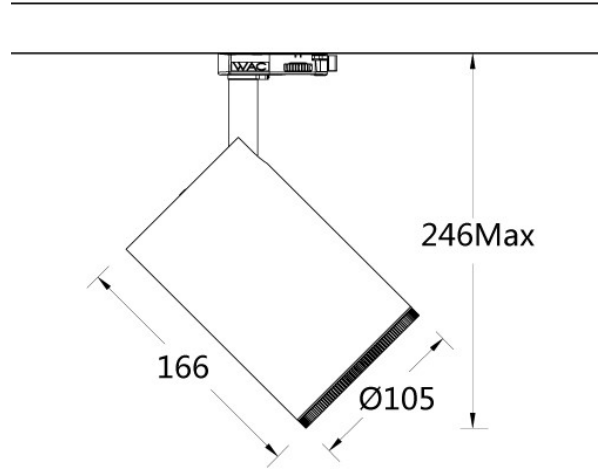

Line Drawing

Product Description

The SILO Wall Washer (WW) series LED track spotlights are suitable for the W three circuit track system, with a delicate design and no visible heat sink. The lamp body is made of die cast aluminum, with built-in flicker free driving appliances and a COB luminous module, providing a variety of standard color temperature options. They have excellent wall washing lighting and excellent color rendering performance, and are widely used in museums, art galleries, commercial spaces, hotels, retail and other places.

Product Features

- Body Material : Aluminum alloy die-casting
- Optical System : Doublet lens
- Finish : Static electricity powder coating
- Adjustable Angle: level 0-355° vertical 0-90°
- Accessories : Light shield
- Certification : CCC
- IP Rating : IP20
- Insulation Level : Class I
- Operating Temperature : -20°C~40°C
- Net Weight : 1.4Kg without packing

Product Specifications

- LED Type : COB
- LED power : 34W
- Source Lm : 3390lm (2700K) / 3530lm (3000K)
  3710lm (4000K) / 3880lm (5000K)
- LED Lifetime : >50000h-L70 / B10-Ta25°C(LM-80/TM-21)
- CCT/CRI : 2700K / 3000K / 4000K / 5000K , >Ra90
- SDCM : 3 SDCM
- Input : 220V~240V AC / 50Hz
- Dimming : built in knob dimming (10%~100%) 、 DALI
  1-10V dimming (compatibility testing must be conducted with the project site in advance)

Order model

Model	LED	Dimming	Beam	CRI	CCT	Finish
TL17W SILO WW	LM34 COB 34W	O On-board D 0-10V A DALI	W Washer	9 90	27 2700K 30 3000K 40 4000K 50 5000K	WT White BK Black
TL17W	LM34	O	W	9	30	WT

Example : TL17WLM34-O-W930WT