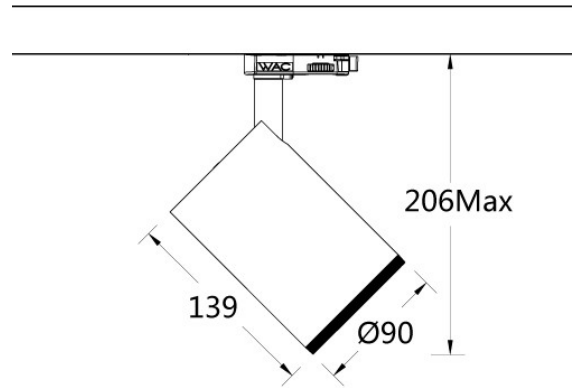

Line Drawing

Product Description

The SILO Wall Washer (WW) series LED track spotlights are suitable for the W three circuit track system, with a delicate design and no visible heat sink. The lamp body is made of die cast aluminum, with built-in flicker free driving appliances and a COB luminous module, providing a variety of standard color temperature options. They have excellent wall washing lighting and excellent color rendering performance, and are widely used in museums, art galleries, commercial spaces, hotels, retail and other places.

Product Features

- Body Material : Aluminum alloy die-casting
- Optical System : doublet lens
- Finish : static electricity powder coating
- Adjustable Angle: level 0-355° ; vertical 0-90°
- Accessories : light shield
- Certification : CCC
- IP Rating : IP20
- Insulation Level : Class I
- Operating Temperature : -20°C~40°C
- Net Weight : 1.0Kg without packing

Product Specifications

- LED type : COB
- Led power : 18W or 26W
- source Lm : 2700K : 2030lm (18W) / 2710lm (26W)
  3000K : 2120lm (18W) / 2830lm (26W)
  4000K : 2230lm (18W) / 2970lm (26W)
  5000K : 2330lm (18W) / 3100lm (26W)
- Led Lifetime : >50000h-L70/B10-Ta25°C(LM-80/TM-21)
- CCT/CRI : 2700K / 3000K / 4000K / 5000K , >Ra90
- SDCM : 3 SDCM
- INPUT : 220V~240V AC / 50Hz
- Dimming : built in knob dimming (10%~100%) 、 DALI
  1-10V dimming (compatibility testing must be conducted with the project site in advance)

Order model

Model	LED	Dimming	Beam	CRI	CCT	Finish
TL16W SILO WW	LM18 COB 18W LM26 COB 26W	O On-board D 0-10V A DALI	W Washer	9 90	27 2700K 30 3000K 40 4000K 50 5000K	WT White BK Black
TL16W	LM18	O	W	9	30	WT

Example : TL16WLM18-O-W930WT