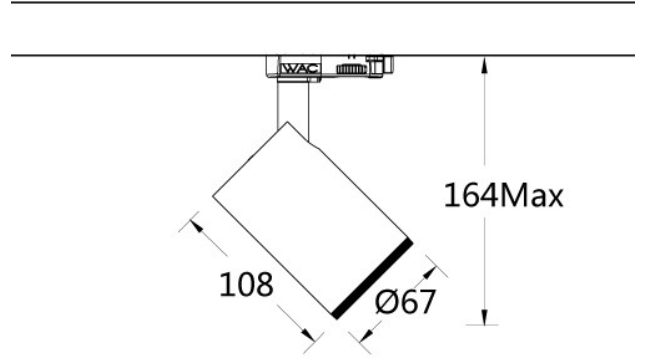

Line Drawing

Product Description

The SILO Wall Washer (WW) series LED track spotlights are suitable for the W three circuit track system, with a delicate design and no visible heat sink. The lamp body is made of die cast aluminum, with built-in flicker free driving appliances and a COB luminous module, providing a variety of standard color temperature options. They have excellent wall washing lighting and excellent color rendering performance, and are widely used in museums, art galleries, commercial spaces, hotels, retail and other places.

Product Features

- Body Material : Aluminum alloy die-casting
- Optical System: : Doublet lens
- Finish : Static electricity powder coating
- Adjustable Angle: horizontal 0°~355° ; vertical 0~90°
- Accessories : light shield
- Certification : CCC
- IP Rating : IP20
- Insulation Level : Class I
- Operating Temperature : -20°C~40°C
- Net Weight : 0.5Kg without packing

Product Specifications

- LED type : COB
- LED power : 6W or 12W
- Source LM : 2700K : 760lm (6W) / 1260lm (12W)
  3000K : 800lm (6W) / 1330lm (12W)
  4000K : 850lm (6W) / 1410lm (12W)
  5000K : 860lm (6W) / 1420lm (12W)
- LED lifetime : >50000h-L70 / B10-Ta25°C(LM-80/TM-21)
- CCT/CRI : 2700K / 3000K / 4000K / 5000K , >Ra90
- SDCM : 3 SDCM
- Input : 220V~240V AC / 50Hz
- Dimming : built in dimming (dimming Range 10%~100%) 、 0-10V dimming (must undergo compatibility testing with the project site)

Order model

Model	LED	Dimming	Beam	CRI	CCT	Finish
TL15W SILO WW	LM06 COB 6W	O On-board	W Washer	9 90	27 2700K	WT White BK Black
	LM12 COB 12W	D 0-10V			30 3000K	
					40 4000K	
					50 5000K	
TL15W	LM12	O	W	9	30	WT

Example : TL15WLM12-O-W930WT