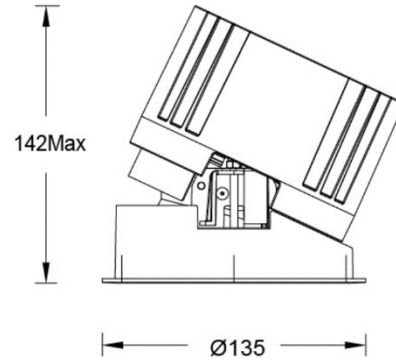

Line Drawing

DESCRIPTION

The VOLTA Tunable series LED circular narrow edge embedded adjustable color temperature tube lamp has a streamlined appearance and adopts precise lens and black mirror reflector design, ensuring the ultimate anti glare effect while emitting light. The entire process of angle adjustment is free of impurities; The light source cavity adopts a sealed design, which can minimize the impact of humid environments on its performance; Reflectors or accessories can also be freely disassembled and replaced, greatly improving on-site convenience, mainly suitable for hotels and commercial indoor places.

Product Features

- Body Material: Aluminum alloy die-casting
- Optical System: Lens+ honeycomb
- Finish: Static electricity powder coating
- Adjustable Angle: Vertical 0-25 ° adjustment
- Accessories: See Attachment
- Certification: CCC
- IP Rating: IP20(Light source cavity IP44)
- Insulation Level: Class II
- Operating Temperature: -20°C~40°C

Product Specifications

- Cut-out: Ø125mm
- Ceiling Thickness: 1mm~25mm
- Shielding Angle: 30°
- LED Type: COB
- Source Lm: 2500lm;
- LED Lifetime: >50000h-L70 /B10-Ta25°C(LM-80/TM-21)
- CCT/CRI: 2700K~6000K adjustable,Ra90
- Input: 220V AC /50Hz
- Dimming: DALI (must undergo compatibility testing with the project site system in advance)
- Net Weight: 1.1Kg , without packing

Ordering model

Model	Size	Trim	LED	Driver	Beam	CCT	Reflector	Finish
DDT	5	1	LM25	A DALI	1 18°	CC	B Black	WT White
Downlight	5"	Round Trim	COB 25W	N No Driver	2 28°	2700K~6000K	S Specular	BK Black
Directional					3 38°	(Tunable)		
T series					5 50°			

Example: DDT51-LM25A-2CCSWT