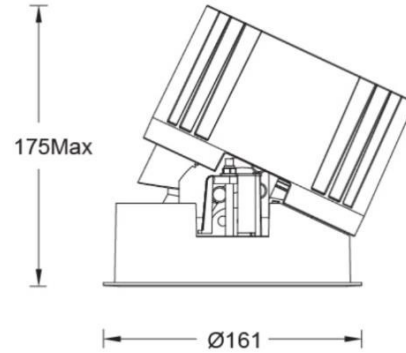

Line Drawing

DESCRIPTION

The VOLTA Tunable series LED circular narrow edge embedded adjustable color temperature tube lamp has a streamlined appearance and adopts precise lens and black mirror reflector design, ensuring the ultimate anti glare effect while emitting light. The entire process of angle adjustment is free of impurities; The light source cavity adopts a sealed design, which can minimize the impact of humid environments on its performance; Reflectors or accessories can also be freely disassembled and replaced, greatly improving on-site convenience, mainly suitable for hotels and commercial indoor places.

Product Features

- Body Material: Aluminum alloy die-casting
- Optical System: Lens+ honeycomb
- Finish: Static electricity powder coating
- Adjustable Angle: Vertical 0-25 ° adjustment
- Accessories: See Attachment
- Certification: CCC
- IP Rating: IP20(Light source cavity IP44)
- Insulation Level: Class II
- Operating Temperature: -20°C~40°C

Product Specifications

- Cut-out: Ø150mm
- Ceiling Thickness: 1mm~30mm
- Shielding Angle: 30°
- LED Type: COB
- Source Lm: 4500lm;
- LED Lifetime: >50000h-L70 /B10-Ta25°C(LM-80/TM-21)
- CCT/CRI: 2700K~6000K adjustable,Ra90
- Input: 220V AC /50Hz
- Dimming: DALI (must undergo compatibility testing with the project site system in advance)
- Net Weight: 1.7Kg , without packing

Ordering model

Model	Size	Trim	LED	Driver	Beam	CCT	Reflector	Finish
DDT Downlight Directional T series	6 6"	1 Round Trim	LM43 COB 43W	A DALI N No Driver	1 18°	CC 2700K~6000K (Tunable)	B Black S Specular	WT White BK Black
					2 28°			
					3 38°			
					5 50°			

Example: DDT61-LM43A-2CCSWT

WAC Lighting
www.waclighting.com (US)
www.waclighting.com.cn (China)

Headquarters
44 Harbor Park Drive • Port Washington, NY
Phone (516) 515.5000 • Fax (516) 515.5050

WAC Lighting Technology (Shanghai) Co, Ltd.
14,Lane 299, Bi Sheng Road,Shanghai 201204
Phone (86.21) 3393.3558 • Fax (86.21) 3362.1598

WAC Lighting reserve the right to conduct periodic design updates on our products. 2022-07-06