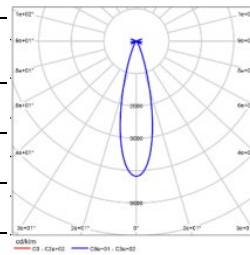

MODEL:	DDT41-LM18A-1CCSWT
BEAM ANGLE:	18°
POWER:	21W
LUMENS:	1349lm
CBCP:	9081cd
EFFICACY:	64lm/W

MODEL:	DDT41-LM18A-2CCSWT
BEAM ANGLE:	28°
POWER:	21W
LUMENS:	6025lm
CBCP:	6025cd
EFFICACY:	66lm/W

MODEL:	DDT41-LM18A-3CCSWT
BEAM ANGLE:	38°
POWER:	21W
LUMENS:	1421lm
CBCP:	2871cd
EFFICACY:	68lm/W