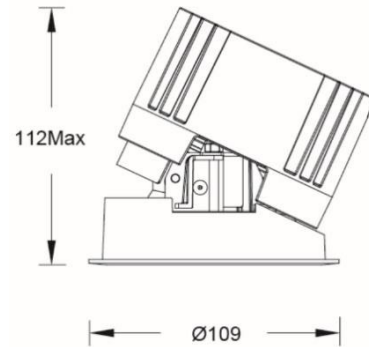

VOLTA TUNABLE- MODEL: DDT41

4-inch circular narrow edge embedded adjustable color temperature tube light

WAC LIGHTING

Responsible Lighting®

PROJECT:

TYPE:

Product Image

Line Drawing