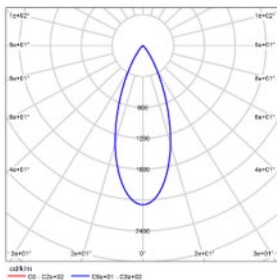

MODEL:	DDT41-LM18A-1CCSWT
BEAM ANGLE:	18°
POWER:	21W
LUMENS:	1349lm
CBCP:	9081cd
EFFICACY:	64lm/W

MODEL:	DDT41-LM18A-2CCSWT
BEAM ANGLE:	28°
POWER:	21W
LUMENS:	6025lm
CBCP:	6025cd
EFFICACY:	66lm/W

MODEL:	DDT41-LM18A-3CCSWT
BEAM ANGLE:	38°
POWER:	21W
LUMENS:	1421lm
CBCP:	2871cd
EFFICACY:	68lm/W