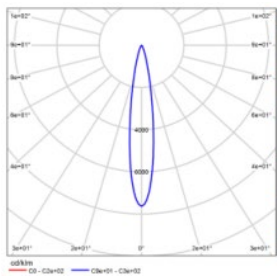

MODEL:	DDT41-LM18A-1CCSWT
BEAM ANGLE:	18°
POWER:	21W
LUMENS:	1349lm
CBCP:	9081cd
EFFICACY:	64lm/W

MODEL:	DDT41-LM18A-2CCSWT
BEAM ANGLE:	28°
POWER:	21W
LUMENS:	6025lm
CBCP:	6025cd
EFFICACY:	66lm/W

MODEL:	DDT41-LM18A-3CCSWT
BEAM ANGLE:	38°
POWER:	21W
LUMENS:	1421lm
CBCP:	2871cd
EFFICACY:	68lm/W