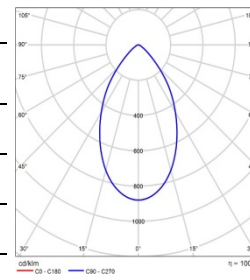

MODEL:	DDT41-LM18A-1CCSWT
BEAM ANGLE:	18°
POWER:	21W
LUMENS:	1349lm
CBCP:	9081cd
EFFICACY:	64lm/W

MODEL:	DDT41-LM18A-2CCSWT
BEAM ANGLE:	28°
POWER:	21W
LUMENS:	6025lm
CBCP:	6025cd
EFFICACY:	66lm/W

MODEL:	DDT41-LM18A-3CCSWT
BEAM ANGLE:	38°
POWER:	21W
LUMENS:	1421lm
CBCP:	2871cd
EFFICACY:	68lm/W