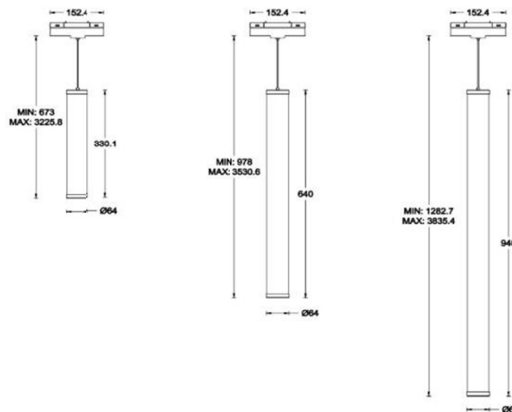

VENTRIX - MODEL:
OS2PD04

WAC

PROJECT:

TYPE:

Product Image

Line Drawing

Product Description

VENTRIX series low-voltage decorative pendant lights, suitable for WAC VENTRIX track system, with flexible and compact lighting fixtures; The whole lamp is exquisite and simple, with excellent light output; Meet the needs of different lighting application environments, widely used in office, commercial and other lighting spaces.

Product Features

- Body Material: Aluminum alloy lamp body +PC cover
- Optical System: lens
- Finish: Electrostatic powder coating/wire drawing nickel plating
- Projection direction: /
- Accessories/Brackets: /
- Certification: CQC
- IP Rating: IP20
- Insulation Level: Class III
- Operating Temperature: -20°C~40°C

Product Specifications

- Shielding Angle: /
- LED Type: SMD
- Source Lm: See the table below
- LED Lifetime: >50000h-L70 /B10-Ta25°C(LM-80/TM-21)
- CCT/CRI: 3000K; Ra90
- SDCM: 3 SDCM
- Input: 48VDC
- Dimming: ON-OFF/0-10V/ELV/DMX512/ Wireless and mobile app control
- Net Weight: Approximately 0.88Kg (9W), 1.19Kg (23W), 1.49Kg (32W) without packaging

Order Model

Model	SIZE	Power (W)	CCT	CRI	Max Lumens	Finish
OS2PD04	1 330.1	9W	930 3000K	90	590	BK Black BN Brushed Nickel
	2 640	23W			1270	
	3 940	32W			1870	

Example: OS2PD04-1-930BK

Accessory

WAC Lighting
www.waclighting.com (US)
www.waclighting.com.cn (China)