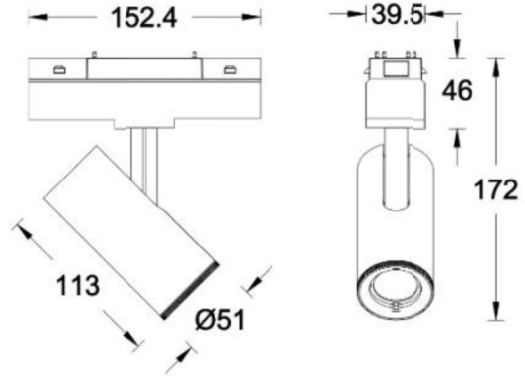

VENTRIX - MODEL: OS2SA
Silo Luminaires(48V)

WAC

PROJECT:

TYPE:

Product Image

Line Drawing

Product Description

The VENTRIX series low-voltage track lighting fixtures are suitable for the WAC VENTRIX track system. The exterior design is exquisite, the lighting fixtures are flexible, compact, and can adjust the illumination angle accurately. The beam angle can also be adjusted. Meeting the needs of different application environments, widely used in lighting spaces such as offices and commercial areas.

Product Features

- Body Material: Aluminum alloy die-casting
- Optical System: Lens
- Finish: Static electricity powder coating
- Adjustable Angle: Horizontal 0-360°, vertical 0-90°
- Accessories/brackets: /
- Certification: CCC
- IP Rating: IP20
- Insulation Level: Class III
- Operating Temperature: -20°C~40°C

Product Specifications

- Shielding angle: /
- LED Type: COB
- Light tolerance: 3 SDCM
- Source Lm: See table
- LED Lifetime: >50000h-L70 /B10-Ta25°C(LM-80/TM-21)
- CCT/CRI: 2700K/3000K/3500K/4000K, Ra90
- Input: 48V
- Dimming: ON-OFF/0-10V/ELV/DMX512/Wireless and APP control
- Net Weight: 0.56Kg without packing