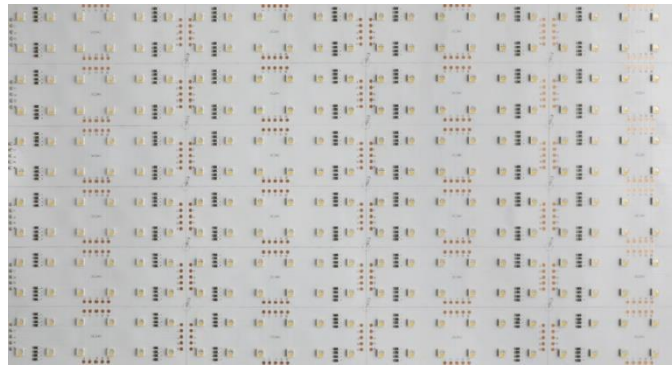

# INVISILED PIXELS - MODEL: LED-P

Linear Luminaires

## Line Drawing

## Product Specifications

- LED Type: SMD
- LED Power: Full bright 80W/pcs (R/G/B/W single point 20W)
- Size: 240mm\*480mm
- LED Lifetime: >36000h-L70 / B10-Ta25°C (LM-80/TM-21)
- CCT: RGBW
- Input: 24V DC
- Dimming: 0-10V、DMX512、DALI

## Order Model

Model	LED	Size	CCT	Series
<b>LED-P</b> InvisiLED Pixels	<b>80</b> 80W/pcs	<b>2448</b> 240mm*480mm	<b>F3</b> RGBW (3000K) <b>F4</b> RGBW (4000K)	<b>G</b> G Series

Example: LED-P80-2448-F3G