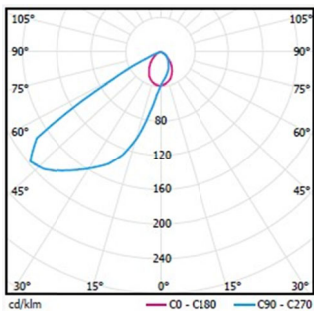

LEDME - MODEL: WL300

Step And Wall Luminaires

WAC

PROJECT:

TYPE:

Accessory

LIGHT DISTRIBUTION@3000K LUMINAIRE DATA

MODEL:	WL300-LD05E-30WT
BEAMANGLE:	/
POWER:	3.2W
LUMENS:	56lm
CBCP:	/
EFFICACY:	18 lm/W