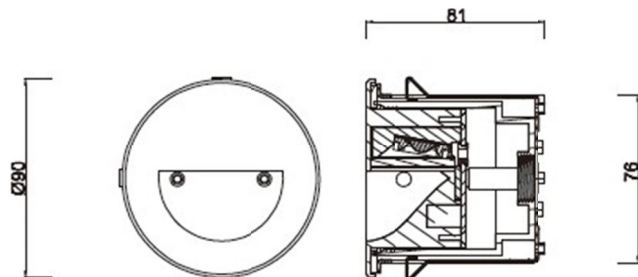

### Line Drawing

### Product Specifications

- Opening size:  $\Phi 82\text{mm}$
- LED Type: SMD
- Power: 3.22W
- Source Lm: 2700K 180lm/3000K 190lm/4000K 200lm
- LED Lifetime: >40000h-L70 / B10-Ta25°C(LM-80 / TM-21)
- CCT/CRI: 2700K,Ra80;3000K,Ra80; 4000K,Ra80
- SDCM: 3 SDCM
- Input: 220V/AC, 50 / 60Hz
- Dimming: ON-OFF
- Net Weight: 0.39Kg without packing