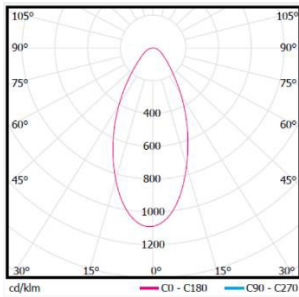

Product Specifications

- LED Type: High Power
- Power: 2W(Max)
- Source Lm: 3000K 260lm;4000K 260lm;Amber;Blue
- LED Lifetime: >50000h-L70 /B10-Ta25°C(LM-80/TM-21)
- CCT/CRI: 3000K,Ra85 / 4000K,Ra85
- SDCM: 3SDCM
- Input: 9-15V/AC
- Dimming: ON-OFF
- Net Weight: 0.3Kg without packing

MODEL:	EIR4NF-02ET-530SS
BEAMANGLE:	50°
POWER:	3W (Max)
LUMENS:	80lm
CBCP:	/
EFFICACY:	23 lm/W