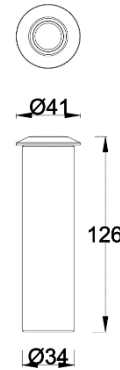

FUEGO INDICATOR - MODEL: EIR4NF

In-ground Luminaires

WAC

PROJECT:

TYPE:

Product Image

Line Drawing

Product Description

The overall stainless steel material of the FUEGO Indicator is precision cast, with a circular appearance and an IP68 protection level, suitable for underwater environments. It has an IK08 impact resistance level and can withstand pressure of 500kg. Installation of embedded cylinder.

Product Specifications

- LED Type: High Power
- Power: 2W(Max)
- Source Lm: 3000K 260lm;4000K 260lm;Amber;Blue
- LED Lifetime: >50000h-L70 /B10-Ta25°C(LM-80/TM-21)
- CCT/CRI: 3000K,Ra85 / 4000K,Ra85
- SDCM: 3SDCM
- Input: 9-15V/AC
- Dimming: ON-OFF
- Net Weight: 0.3Kg without packing

MODEL:	EIR4NF-02ET-530SS
BEAMANGLE:	50°
POWER:	3W (Max)
LUMENS:	80lm
CBCP:	/
EFFICACY:	23 lm/W