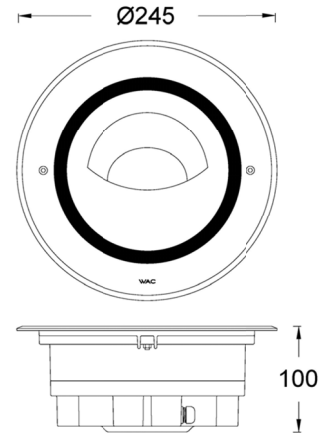

FUEGO COMPACT - MODEL: EIR7M

In-ground Luminaires

WAC

PROJECT:

TYPE:

Product Image

Line Drawing

Product Description

The FUEGO Compact face frame is made of high-quality 316 stainless steel, with the lamp body made of aluminum die-casting and high-temperature powder spraying, suitable for outdoor environments. It has an IP67 protection level and an IK08 impact resistance level, and can withstand pressure of 2000kg. Patent wall washing system with a distance to height ratio of 1:1.3. Cooperate with the design of the embedded cylinder to facilitate customer installation and maintenance. Applied to residential areas, squares, parks, shopping centers, sculpture decoration lighting, etc.

Product Features

- Body Material: Aluminum alloy die-casting + Stainless steel frame
- Optical System: Litebrush® Light waterfall wall washing system
- Finish: Static electricity powder coating
- Adjustable Angle: /
- Accessories: /
- Certification: CCC
- IP Rating: IP67,IK08
- Insulation Level: Class I
- Operating Temperature: -20°C~50°C

Product Specifications

- LED Type : COB
- LED Power: 22W Max
- Source Lm: 3000K 1980lm
- LED Lifetime: >50000h-L70 / B10-Ta25°C(LM-80/TM-21)
- CCT/CRI: 2700K, 3000K, 4000K, Ra90
- SDCM: 3 SDCM
- Input: 220V AC/50Hz
- Dimming: ON-OFF
- Net Weight: 2.76Kg without packing