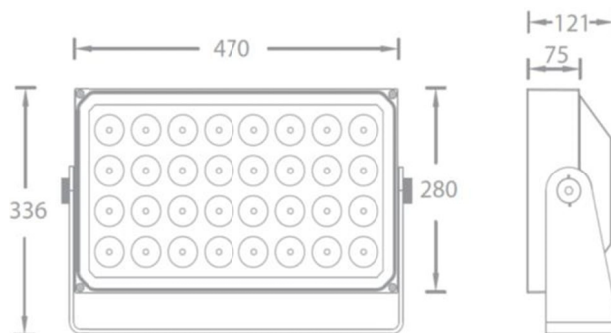

SHINE PRO - MODEL: EF3SI-200

Flood Luminaires

WAC

PROJECT:

TYPE:

Product Image

Line Drawing

Product Description