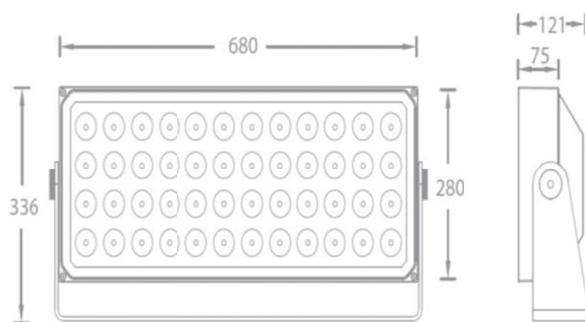

WAC Lighting reserves the right to periodically design and update products.2024-01-27

SHINE PRO - MODEL: EF3SI-300

Flood Luminaires

WAC

PROJECT: TYPE:

Product Image

Line Drawing

Product Description