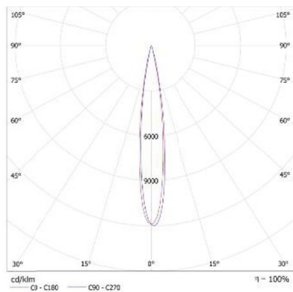

LIGHT DISTRIBUTION@3000K LUMINAIRE DATA

MODEL: EF3SI-200ML-1F30BK

BEAM ANGLE: 14.7°

POWER: 200W (Max)

LUMENS: 8647lm

CBCP: /

EFFICACY: 46.2lm /W

WAC Lighting
www.waclighting.com (US)
www.waclighting.com.cn (China)