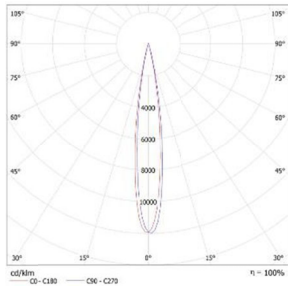

LIGHT DISTRIBUTION@3000K LUMINAIRE DATA

MODEL:	EF3LI-300ML-1F30BK
BEAM ANGLE:	14.8°
POWER:	300W (Max)
LUMENS:	12431lm
CBCP:	/
EFFICACY:	42.98lm /W

WAC Lighting
www.waclighting.com (US)
www.waclighting.com.cn (China)