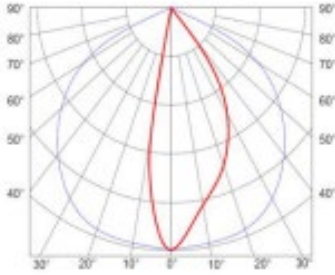

Example: ELV103-07ET-CS30-B

VIEW-VERTICAL - MODEL: ELV103

Linear Luminaires

WAC

PROJECT:

TYPE:

LIGHT DISTRIBUTION@3000K LUMINAIRE DATA

MODEL:	ELV103-07ET-CS30-B
BEAM ANGLE:	60 °x100 °
POWER:	8.9W/300mm
LUMENS:	368lm
CBCP:	/
EFFICACY:	41.3lm/W