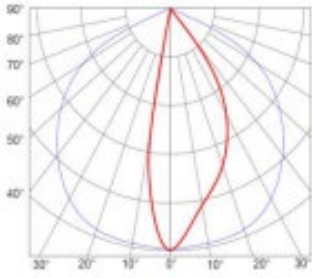

Example: ELV112-28ET-CS30-B

VIEW-VERTICAL - MODEL: ELV112

Linear Luminaires

WAC

PROJECT:

TYPE:

LIGHT DISTRIBUTION@3000K LUMINAIRE DATA

MODEL:	ELV112-28ET-CS30-B
BEAM ANGLE:	60 °×100 °
POWER:	30.8W/1200mm
LUMENS:	1399lm
CBCP:	/
EFFICACY:	45.4lm/W