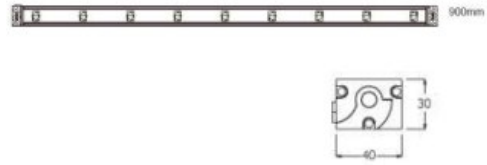

VIEW-VERTICAL - MODEL: ELV109

Linear Luminaires

WAC

PROJECT:

TYPE:

Product Image

Line Drawing

Product Description