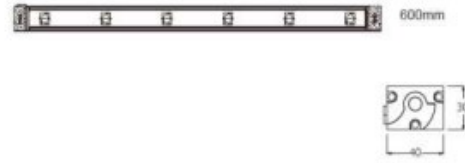

Example: ELV103-07ET-CS30-B

VIEW-VERTICAL - MODEL: ELV103

Linear Luminaires

WAC

PROJECT:

TYPE:

LIGHT DISTRIBUTION@3000K LUMINAIRE DATA

MODEL:	ELV103-07ET-CS30-B
BEAM ANGLE:	60 °x100 °
POWER:	8.9W/300mm
LUMENS:	368lm
CBCP:	/
EFFICACY:	41.3lm/W

VIEW-VERTICAL - MODEL: ELV106

Linear Luminaires

PROJECT:

TYPE:

Product Image

Line Drawing

Product Description

The Beacon View Vertical series lighting fixtures are equipped with high-quality chips with strong light efficiency and long lifespan, as well as lenses with unique optical performance. Combined with equidistant layout design, they ensure uniform light output. IP66 waterproof rating and DMX512 dimming control, View Vertical series lamps come out from the side or bottom, and the specially configured Gore breathing valve can effectively balance the internal and external air pressure to prevent condensation, meeting the requirements of LEED outdoor lighting power consumption design.