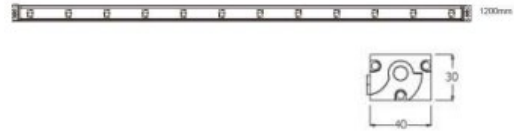

VIEW-VERTICAL - MODEL: ELV112

Linear Luminaires

WAC

PROJECT:

TYPE:

Product Image

Line Drawing

Product Description