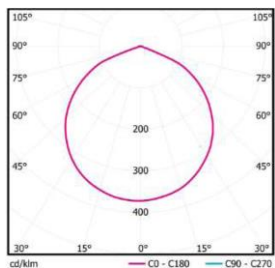

LIGHT DISTRIBUTION@3000K LUMINAIRE DATA

MODEL :	ELC410-12MT-A130BK
BEAM ANGLE :	120 °
POWER :	12W/1000mm
LUMENS :	721lm
CBCP :	/
EFFICACY :	60lm/W