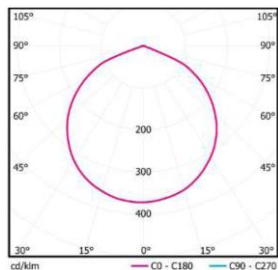

LIGHT DISTRIBUTION@3000K LUMINAIRE DATA

MODEL :	ELC405-06MT-A130BK
BEAM ANGLE :	120 °
POWER :	6W/502mm
LUMENS :	365lm
CBCP :	/
EFFICACY :	60.8lm/W