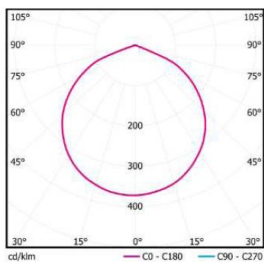

LIGHT DISTRIBUTION@3000K LUMINAIRE DATA

MODEL :	ELC403-03MT-A130BK
BEAM ANGLE :	120 °
POWER :	3W/253mm
LUMENS :	190lm
CBCP :	/
EFFICACY :	63lm/W